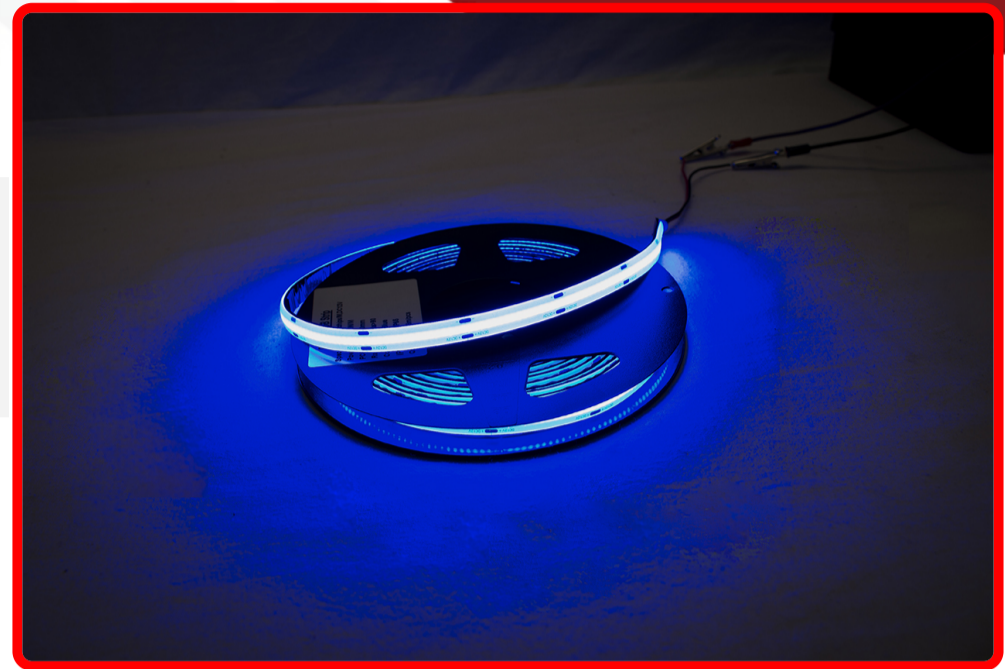

**SKU # RS5MVS65B**

**Part # 1007322**

Description

NEW - V-Sport Plasma 16.4ft IP65 LED Solid Tape Strip Reels with Heavy Duty 3M Adhesive - BLUE

**Categories** LED TAPE STRIP LIGHTING, Auto Interior & Exterior

**Sub-Categories** V-Sport Plasma Solid Strips, LED Accent Bars

**UPC** 817999029147

**Unit of Measure** EA

**Related Skus:**

**Cross Sell Skus:**

**Condition**

New

**Manufacturer**

**SEMA Product** Interior Accent Light

**Part Type ID** 18826

**Reverse Polarity**

Interior Accent Light

**Operating Voltage**

12VDC

**Current Draw**

0.5-2.0A

**Wattage**

14-Watts

**Chip Type**

**IP Rating**

IP65

**LUX**

**Product Information**

Designed by popular demand for a smooth and steady flow of accent lighting in your projects. Available in either IP65 or IP67, these durable yet flexible V-Sport solid custom tape strips do the job! No more placing expensive clouded acrylic in front of strips to make them appear solid and not separated. This strip does it all for you. Voltage : DC12V Work power : 14W±1W per Meter Lumen: 90±10 Per Watt LED Quantity:336pcs/M